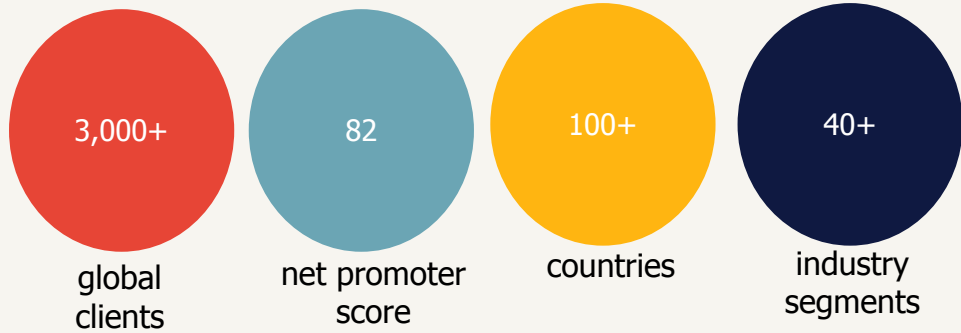

randstad risesmart talent mobility solutions.